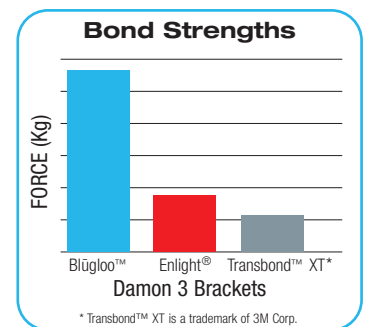

Formulated for aesthetic brackets

Blūgloo has a unique chemical affinity for today's high-tech composite brackets such as Damon™ 3, ensuring reliable bond strengths in even the most challenging cases. Blūgloo's advanced formulation and color stability are also exceptional for use with Inspire ICE™ and other ceramic brackets.

Superb handling characteristics

Blūgloo is formulated with an ideal combination of hybrid filler materials to provide superb handling characteristics.* Bracket drift is virtually eliminated and excess adhesive is removed easily.

Generous working time

Blūgloo's chemical properties allow for generous working time under operatory lighting, providing the right amount of time to place and position brackets, remove flash, and begin light curing.

Versatility

Blūgloo has a very broad application – its color and chemistry have been optimized for aesthetic brackets, plus it's excellent for bonding metal brackets. For added convenience, Blūgloo is packaged in syringe and Unidose™ kits.

Ordering Information

Syringe Kit contents, 740-0274

- 2 Syringes Blūgloo (4g), 740-0272
- 1 Bottle Ortho Solo™ Primer (5ml), 740-0271
- 1 Bottle Etching Solution (10ml), 740-0038
- 38 Sealant Applicator Brushes, 740-0124**
- 75 Spatulas, 740-0075

Unidose™ Kit contents, 740-0275

- 4 Unidose 10-packs Blūgloo (8g total), 740-0273***
- 1 Bottle Ortho Solo™ Primer (5ml)
- 1 Bottle Etching Solution
- 38 Sealant Applicator Brushes
- 75 Spatulas
- 1 Unidose® Dispensing Gun, 740-0197