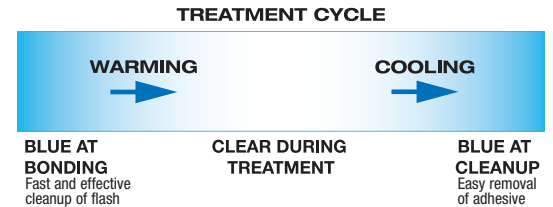

blū gloo™
TWO-WAY COLOR CHANGE ADHESIVE

See what you've been missing!

Now You Don't

blūgloo™

TWO-WAY COLOR CHANGE ADHESIVE

Blūgloo™ is the first and only adhesive that provides color contrast when you need it and is clear when you don't. Bracket placement and cleanup have never been easier.

Color on demand

The color contrast of Blūgloo during bonding facilitates fast, accurate bracket placement and makes it easy to remove unwanted flash. As Blūgloo warms to body temperature, the color virtually disappears, remaining clear throughout treatment. When debonding, simply introduce a short blast of cool air or water to lower the bonding surface temperature, and Blūgloo turns blue again for easy and thorough cleanup.

Superb handling characteristics

Blūgloo is formulated with an ideal combination of hybrid filler materials to provide superb handling characteristics.* Bracket drift is virtually eliminated and excess adhesive is removed easily.